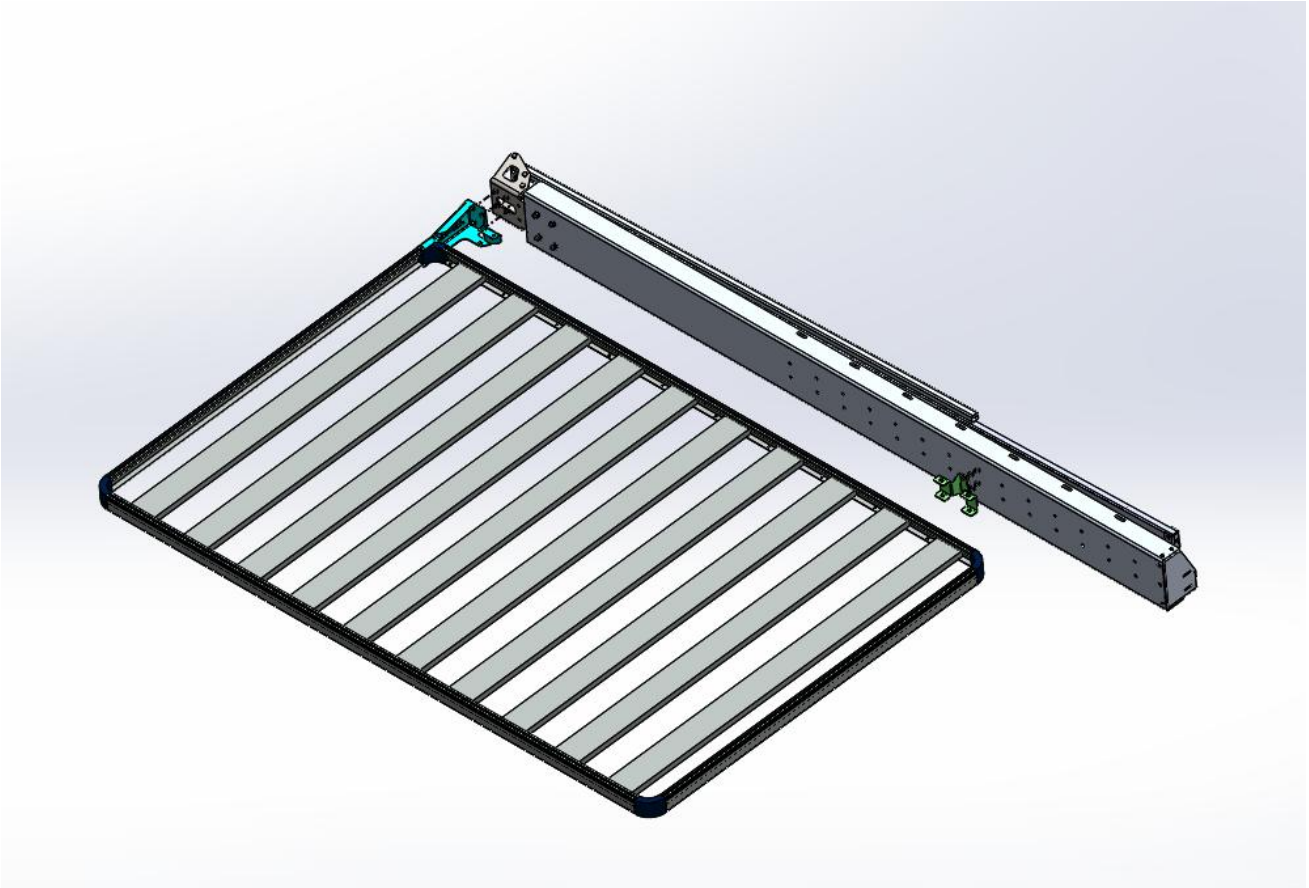

FITMENT INSTRUCTIONS

Alu-Cab™

Awning to Front Runner Roof Rack

All rights reserved. No part of this document may be reproduced, translated, stored in a retrieval system, or transmitted, in any form or by any means, electronic, mechanical, photocopying, recording or otherwise, without prior written permission of the owner.