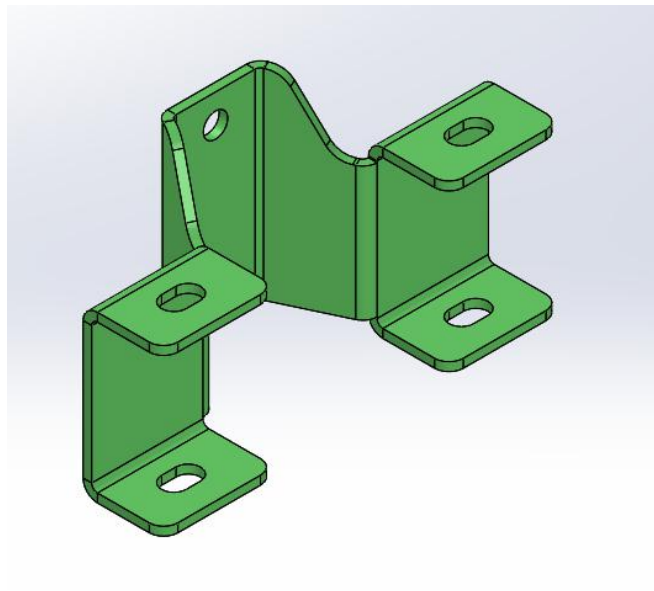

REAR AWNING MOUNT

FORWARD AWNING MOUNT

ITEM 3 - REAR AWNING MOUNT

ITEM 4 – FORWARD AWNING MOUNT

Packing list for Front Runner Brackets

| ITEM | QTY |
|---------------------------|--------|
| M8x70mm Button head Screw | 4 off |
| M8x20mm Button head Screw | 8 off |
| M8 Flat Washer | 12 off |
| M8 Nylock Nut | 12 off |