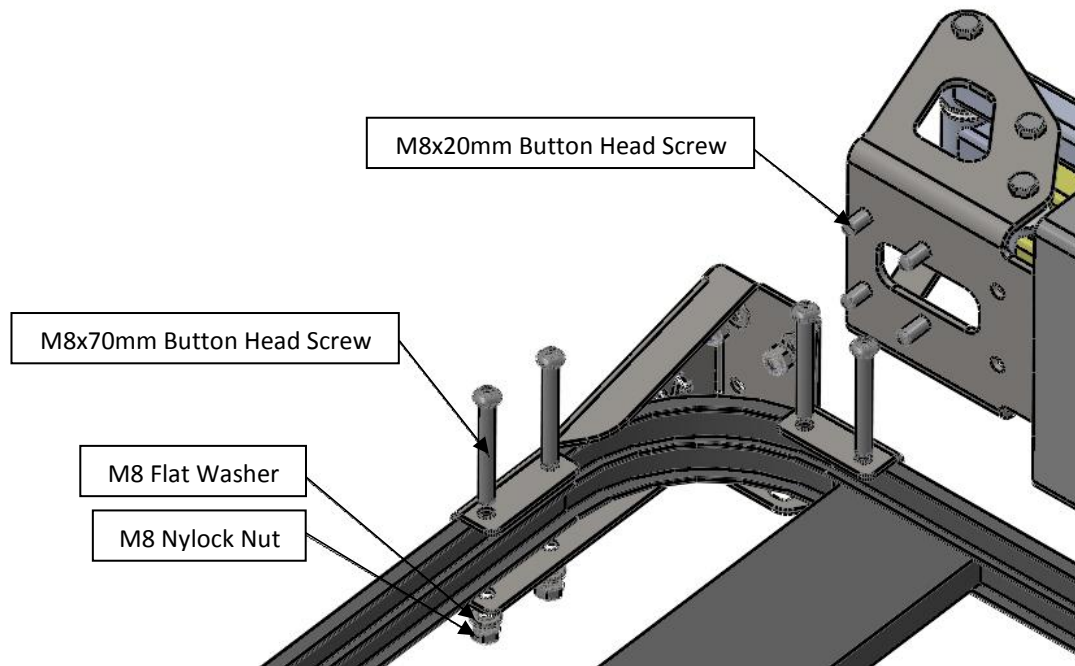

REAR AWNING MOUNT

FORWARD AWNING MOUNT

ITEM 3 - REAR AWNING MOUNT

ITEM 4 – FORWARD AWNING MOUNT

Packing list for Front Runner Brackets

| ITEM | QTY |
|---------------------------|--------|
| M8x70mm Button head Screw | 4 off |
| M8x20mm Button head Screw | 8 off |
| M8 Flat Washer | 12 off |
| M8 Nylock Nut | 12 off |