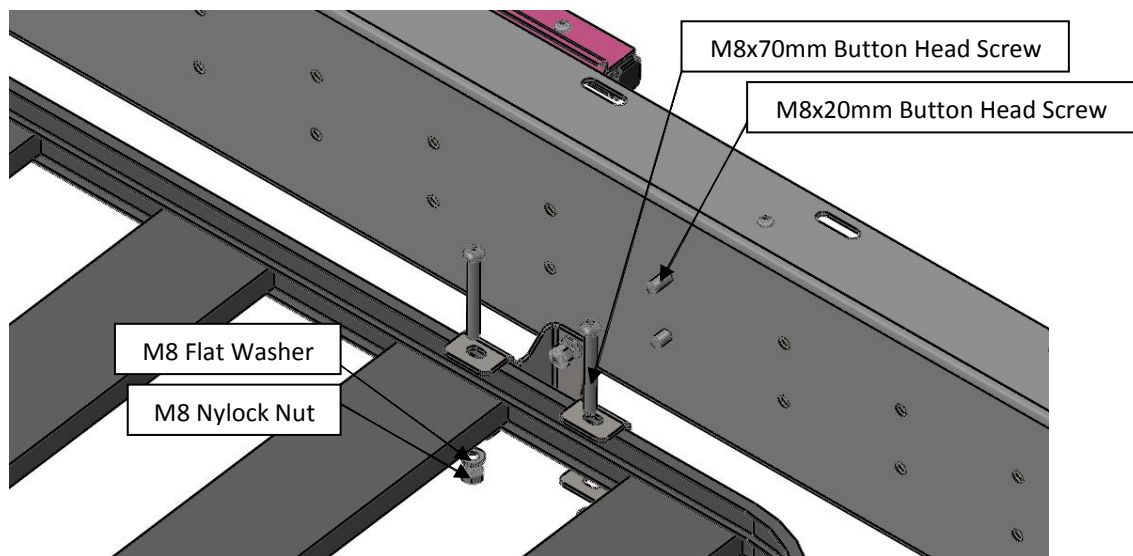

REAR AWNING MOUNT

FORWARD AWNING MOUNT

ITEM 3 - REAR AWNING MOUNT

ITEM 4 – FORWARD AWNING MOUNT

Packing list for Front Runner Brackets

| ITEM | QTY |
|---------------------------|--------|
| M8x70mm Button head Screw | 4 off |
| M8x20mm Button head Screw | 8 off |
| M8 Flat Washer | 12 off |
| M8 Nylock Nut | 12 off |