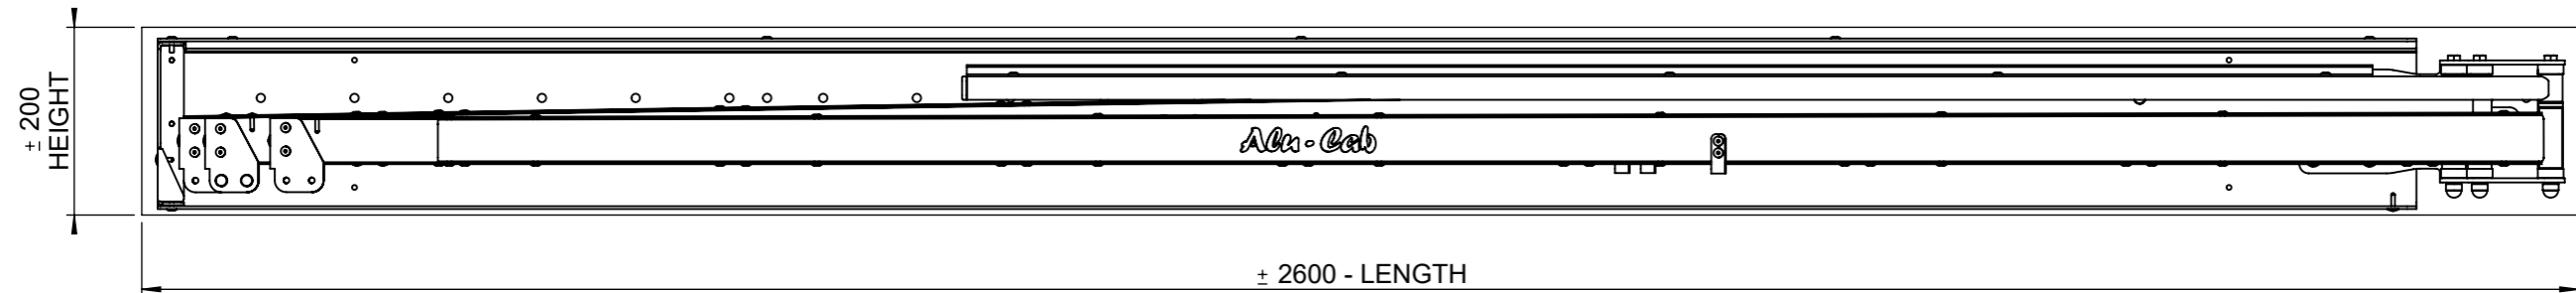

**270 ° SHADOW AWNING (CLOSED) - GENERAL ARRANGEMENT
(OUTER DIMENSIONS OF BAG GIVEN)**

TOP VIEW

FRONT VIEW

***NOTE - BAG MADE TRANSPARENT FOR CLARITY ON ARM FOLDING**