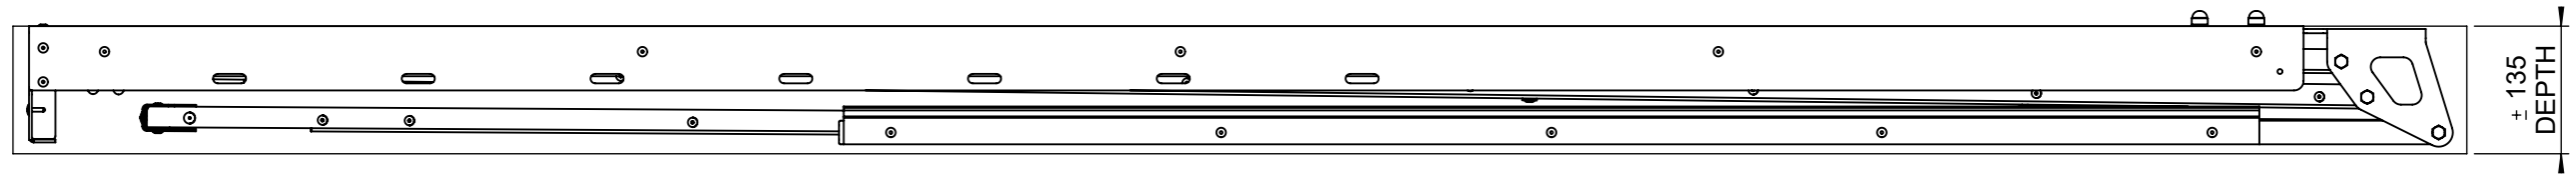

**270 ° SHADOW AWNING (CLOSED) - GENERAL ARRANGEMENT
(OUTER DIMENSIONS OF BAG GIVEN)**

TOP VIEW

FRONT VIEW

***NOTE - BAG MADE TRANSPARENT FOR CLARITY ON ARM FOLDING**