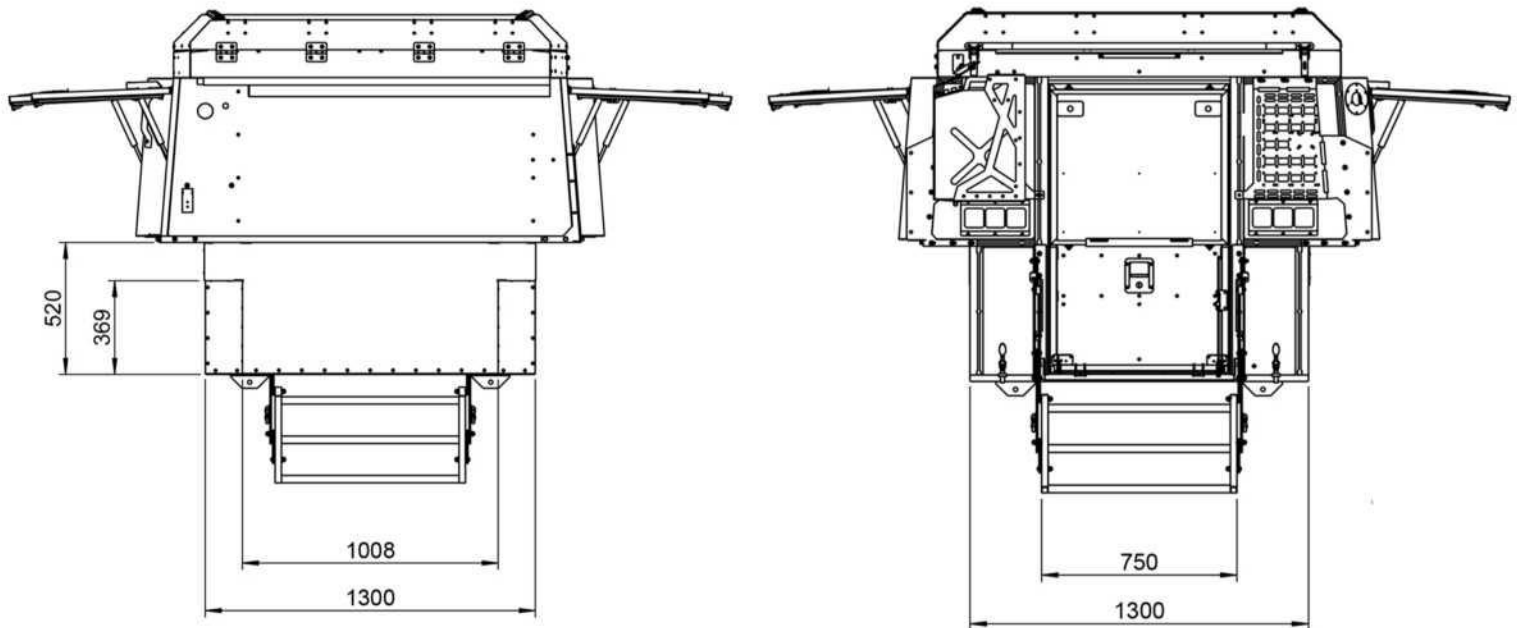

KHAYA GENERAL - FRONT & BACK