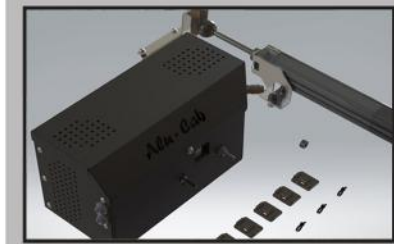

KH-AWN-LHS-SIDE

Jerry Can Holder on LHS Side

KH-JHC-L

Khaya Spare Wheel Bracket (vehicle specific)

KH-SWSA

160W Solar Panel

KH-SP

The Khaya Camper Pneumatic Air Assist