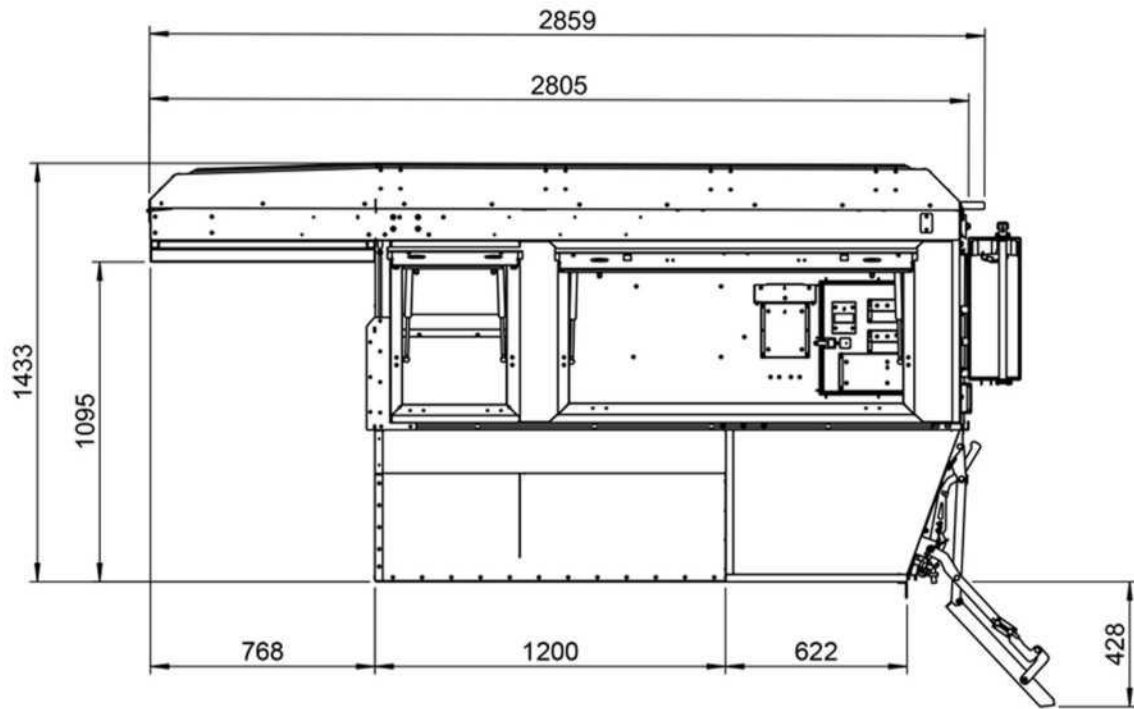

The KHAYA Camper

KHAYA - GENERAL ARRANGEMENTS